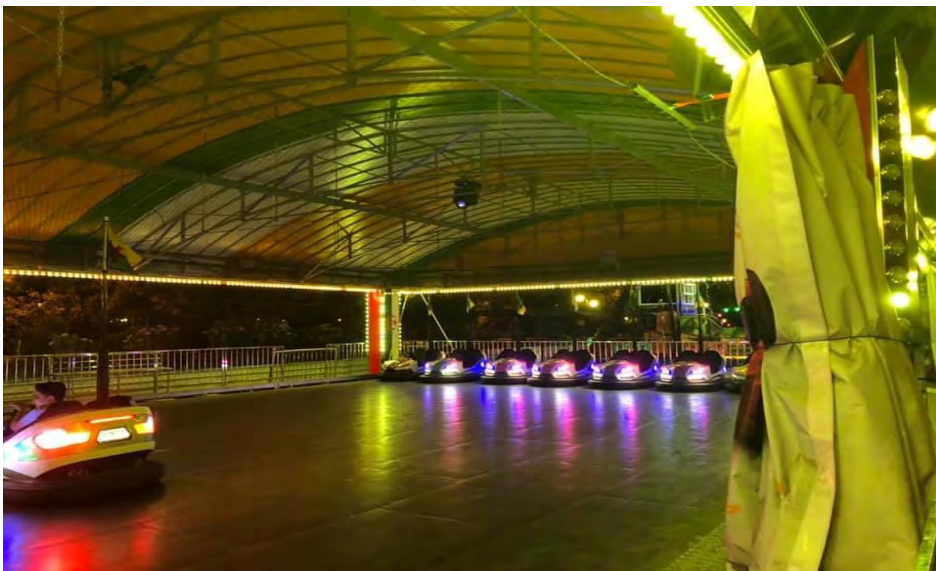

Differenti per bambini e adulti

AUTO SKOOTER

Sizes available

Different for children and adults

AUTOSCONTRO

Sizes available

Size: 22 x 12

Sizes available

Size: 26 x 13

FAMILY SWING

Misure disponibili

Differenti per bambini e adulti

SWING

Sizes available

Different for children and adults

Size: 10 x 10 x 8,5 h