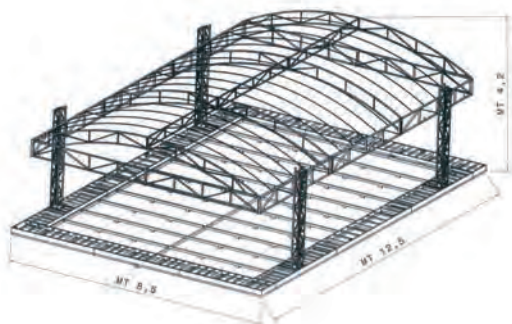

TOBOGAN PARK MODEL

Big Model Sizes:
36 x 6 mt x 13 h
6 Slides

Medium Model Sizes:
27 x 4,5 mt x 10 h
4 Slides

Small Model Sizes:
16 x 4 mt x 7 h
4 Slides

TOBOGAN

ON TRAILER

MINI AUTOSCONTRO

Misure disponibili

Differenti per bambini e adulti

AUTO SKOOTER

Sizes available

Different for children and adults

AUTOSCONTRO

Sizes available

Size: 22 x 12

Sizes available

Size: 26 x 13

FAMILY SWING

Misure disponibili

Differenti per bambini e adulti

SWING

Sizes available

Different for children and adults

Size: 10 x 10 x 8,5 h